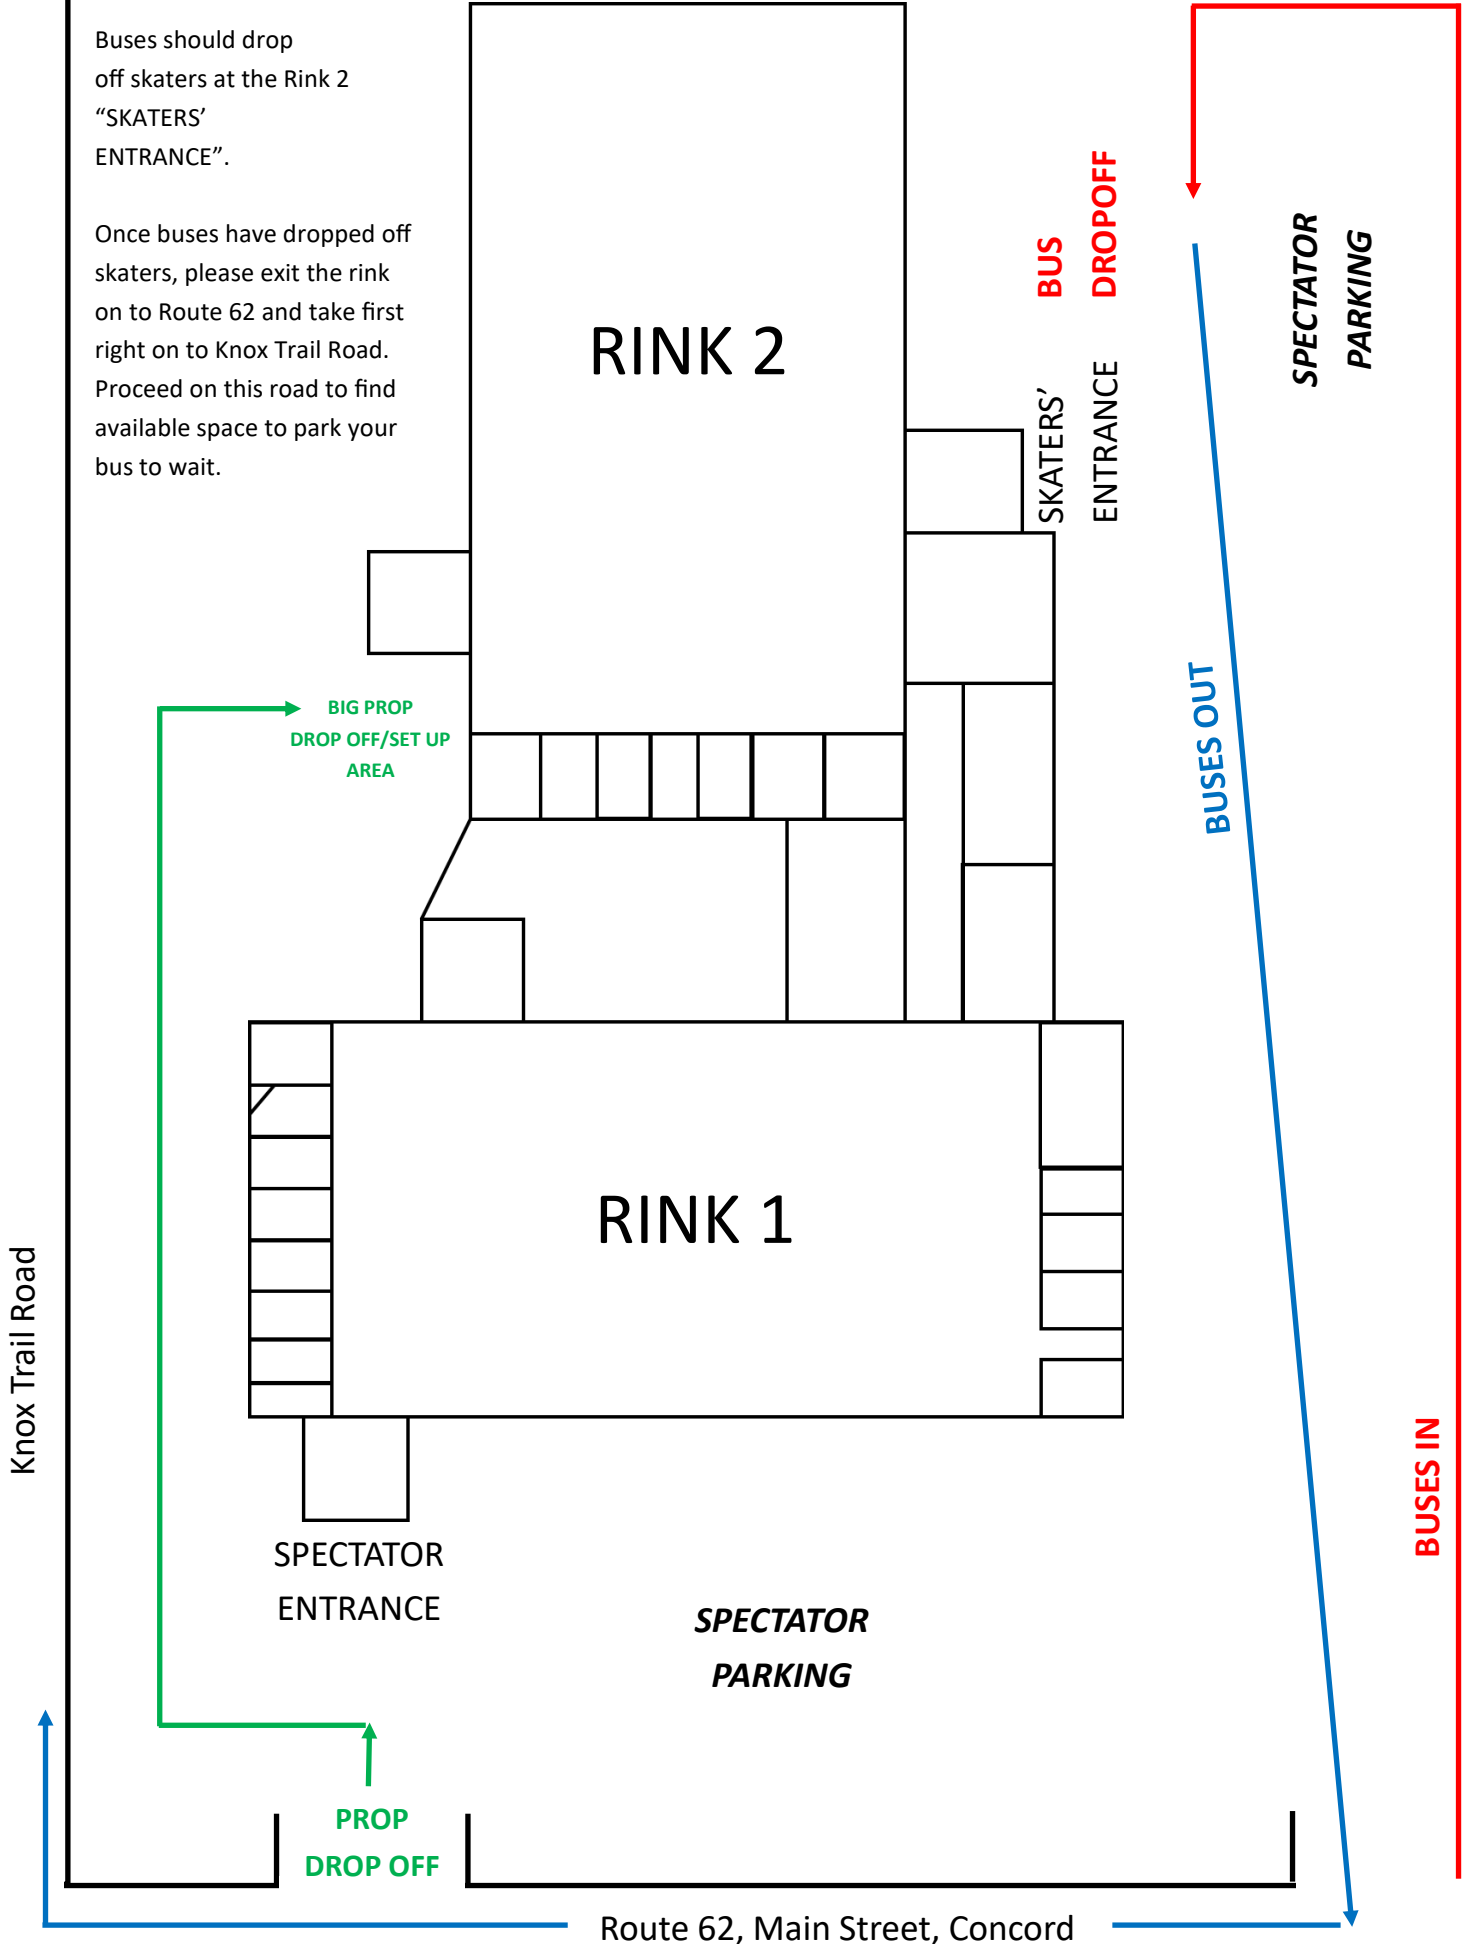

VALLEY SPORTS OUTSIDE LAYOUT

Buses should drop off skaters at the Rink 2 "SKATERS' ENTRANCE".

Once buses have dropped off skaters, please exit the rink on to Route 62 and take first right on to Knox Trail Road. Proceed on this road to find available space to park your bus to wait.

RINK 2

RINK 1

SKATERS' ENTRANCE
BUS DROPOFF

BIG PROP
DROP OFF/SET UP
AREA

SPECTATOR
ENTRANCE

SPECTATOR
PARKING

PROP
DROP OFF

BUSES OUT